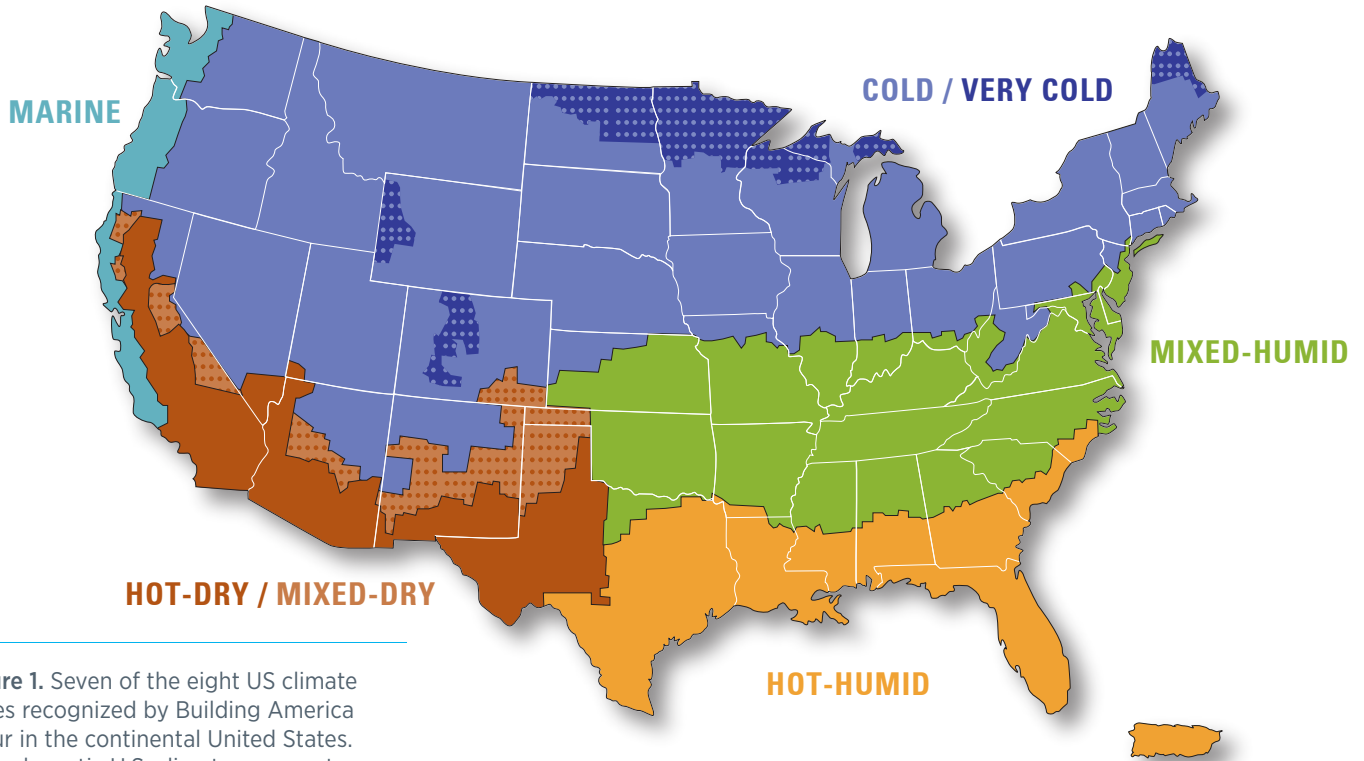

Figure 1. Seven of the eight US climate zones recognized by Building America occur in the continental United States. The sub-arctic U.S. climate zone, not shown on the map, appears only in Alaska.