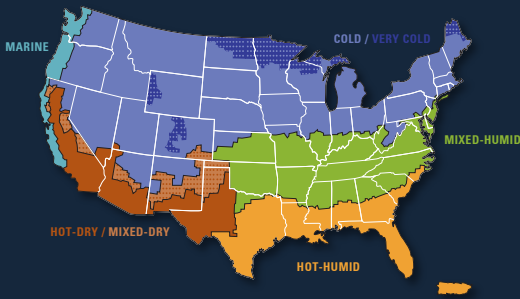

VOLUME 7.1

BUILDING AMERICA BEST PRACTICES SERIES

CLIMATE REGIONS

HIGH-PERFORMANCE HOME TECHNOLOGIES

Guide to Determining Climate Regions by County

PREPARED BY

Pacific Northwest National Laboratory
& Oak Ridge National Laboratory

August 2010