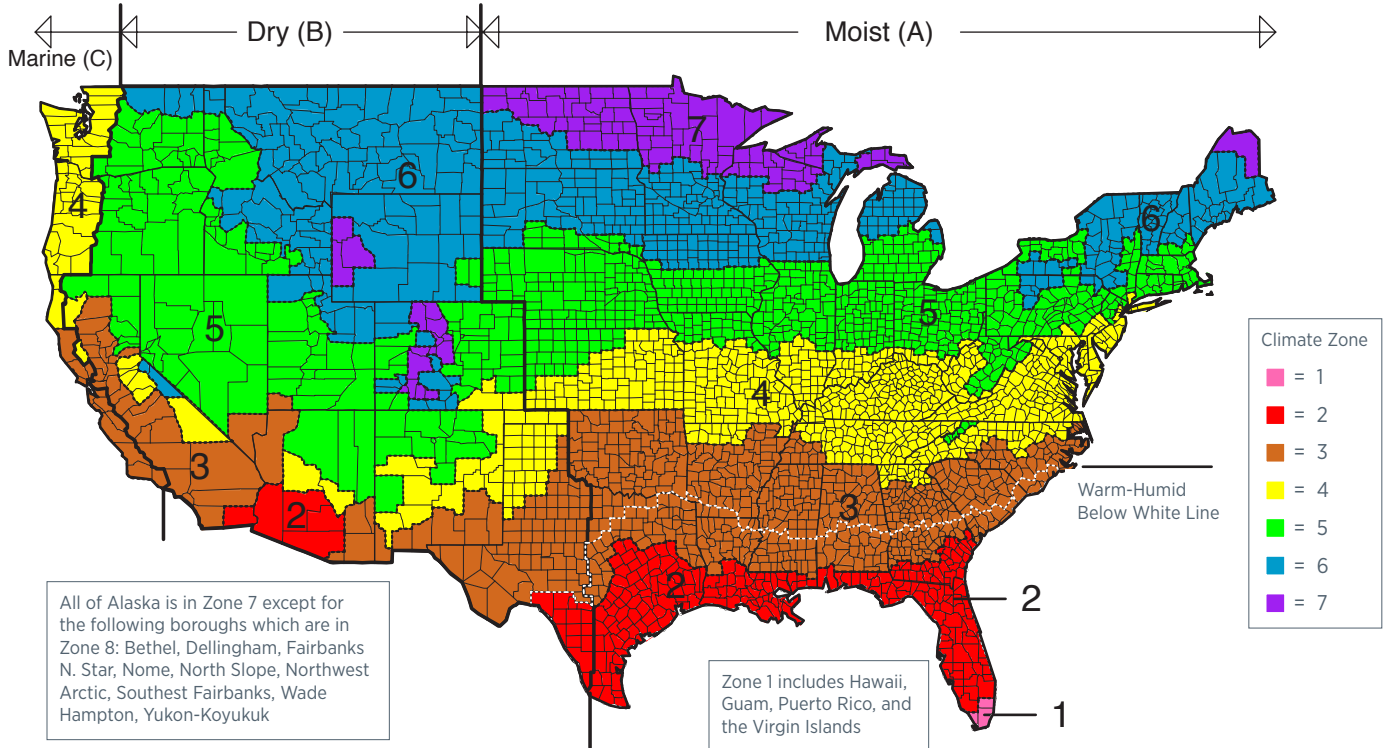

Figure 1. Seven of the eight US climate zones recognized by Building America occur in the continental United States. The sub-arctic U.S. climate zone, not shown on the map, appears only in Alaska.

Figure 2. International Energy Conservation Code (IECC) climate regions

Hot-Humid

A hot-humid climate is defined as a region that receives more than 20 inches (50 cm) of annual precipitation and where one or both of the following occur:

- A 67°F (19.5°C) or higher wet bulb temperature for 3,000 or more hours during the warmest six consecutive months of the year; or
- A 73°F (23°C) or higher wet bulb temperature for 1,500 or more hours during the warmest six consecutive months of the year.